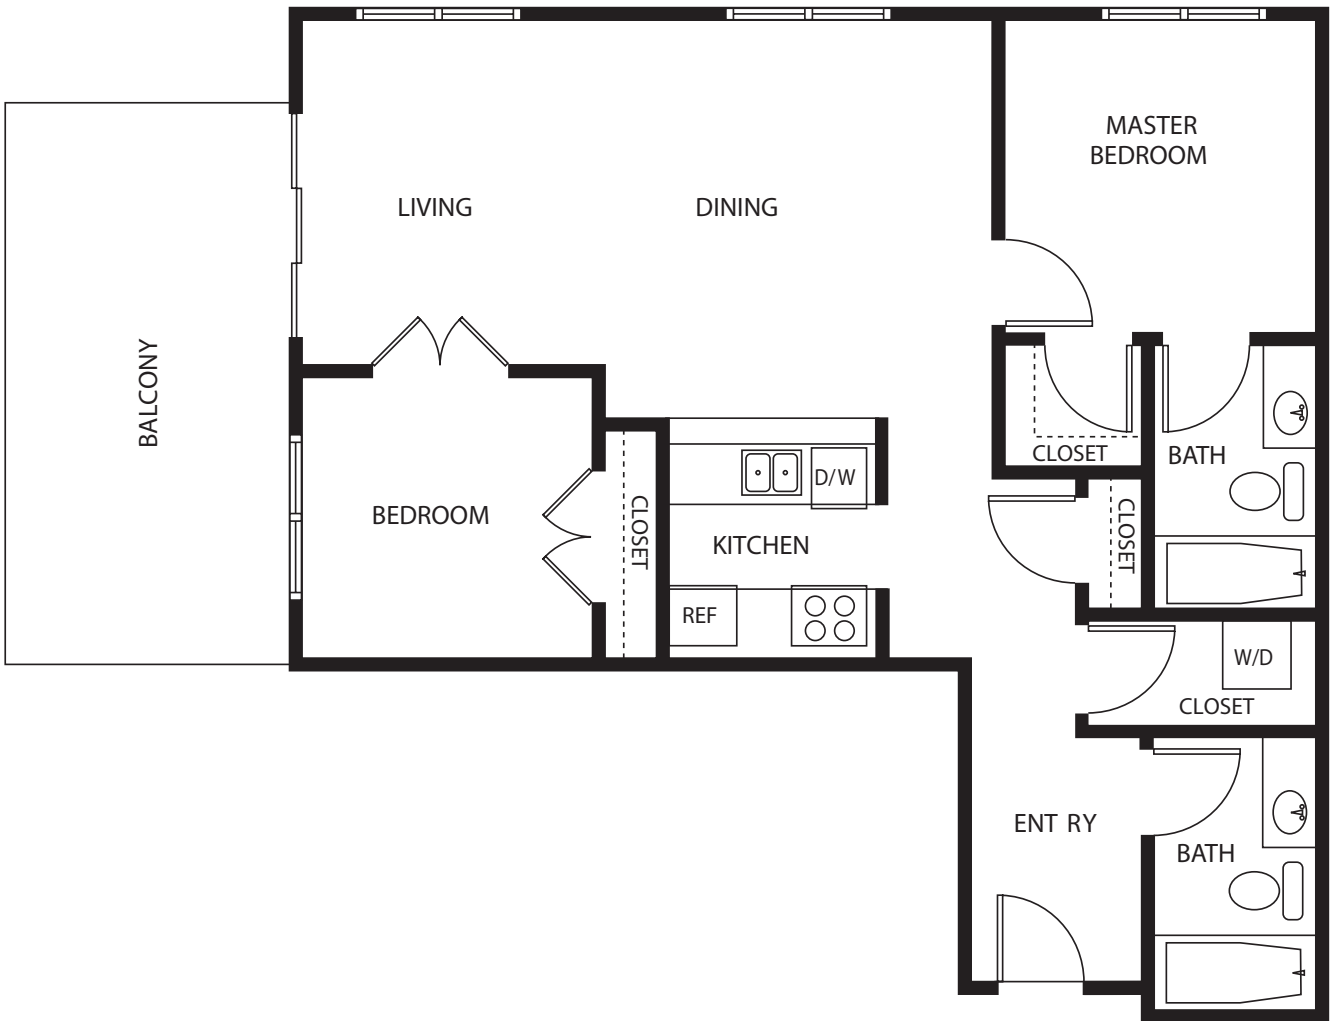

PENINSULA APARTMENTS

Plan 702
2 Bedroom, 2 Bath
990 Square Feet

3120 Colby Avenue
Everett, WA 98201
Skotdal Real Estate
(425) 252-0100
everettpeninsula.com