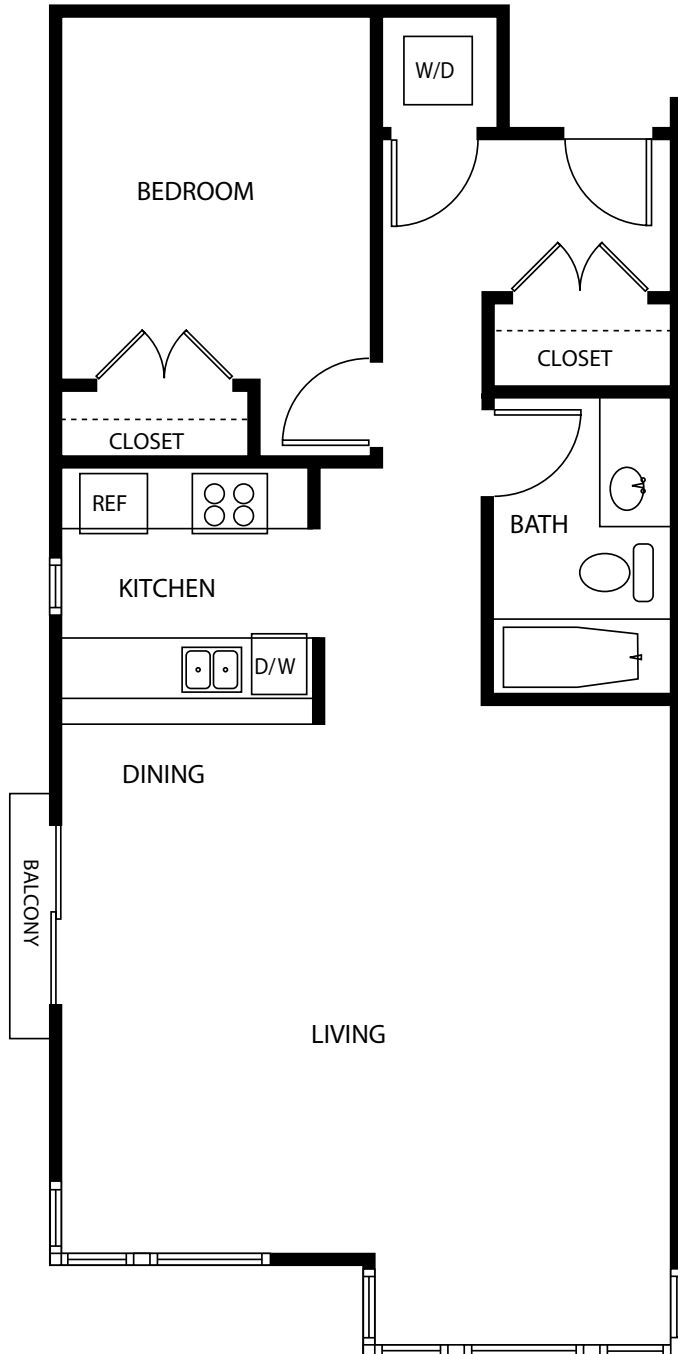

# PENINSULA APARTMENTS

**Plan Series 12**  
Bedroom, Bath  
800 Square Feet

3120 Colby Avenue  
Everett, WA 98201  
Skotdal Real Estate  
(425) 252-0100  
[peninsulalofts.com](http://peninsulalofts.com)