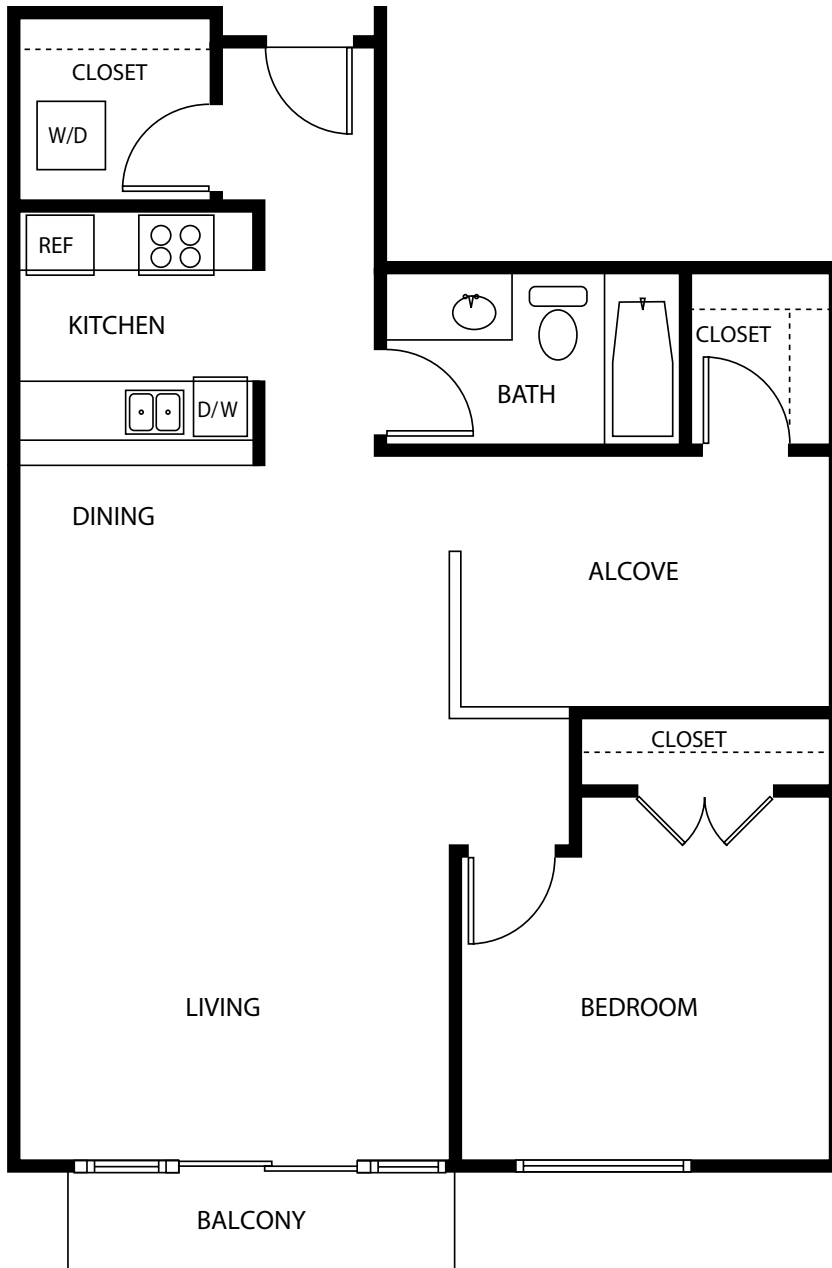

PENINSULA APARTMENTS

Plan Series 11
Bedroom, Alcove, Bath
870 Square Feet

3120 Colby Avenue
Everett, WA 98201
Skotdal Real Estate
(425) 252-0100
peninsulalofts.com

In the interest of continuous product improvement, the developers reserve the right to make modifications to the product design, pricing and specifications without notice. Final floorplans and square footages may vary. 8/20