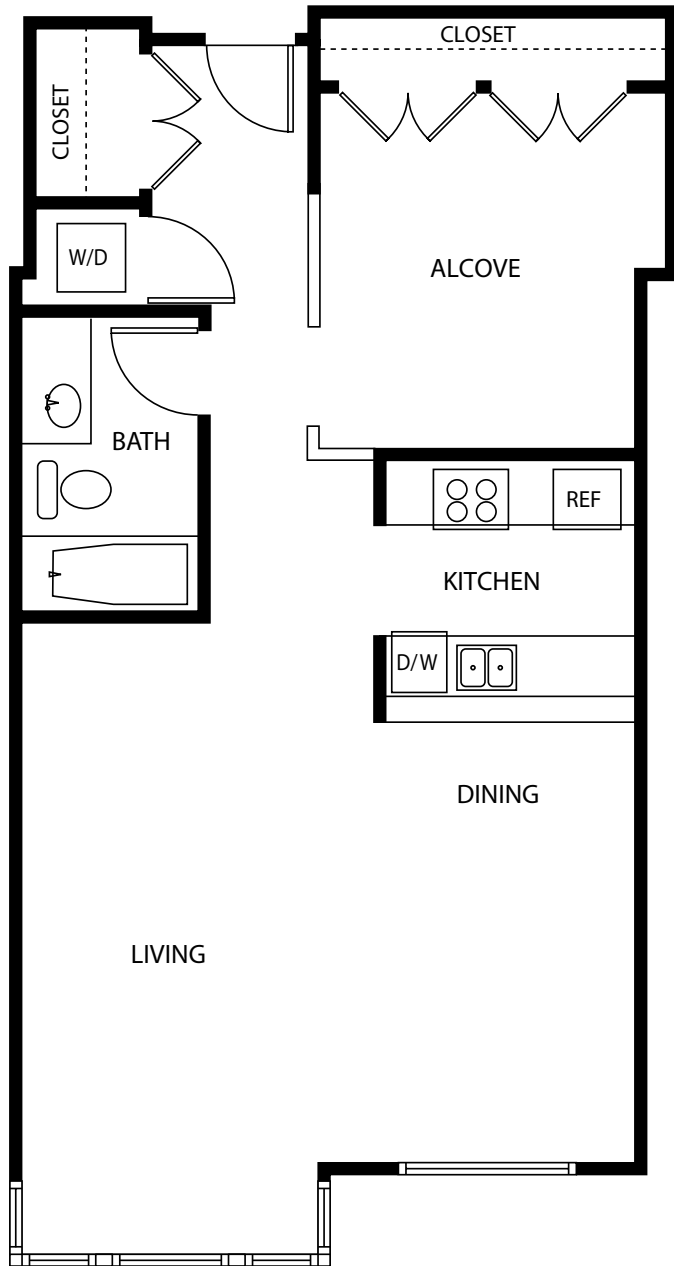

PENINSULA APARTMENTS

Plan Series 10
Bedroom Alcove, Bath
750 Square Feet

3120 Colby Avenue
Everett, WA 98201
Skotdal Real Estate
(425) 252-0100
peninsulalofts.com

In the interest of continuous product improvement, the developers reserve the right to make modifications to the product design, pricing and specifications without notice. Final floorplans and square footages may vary. 8/20