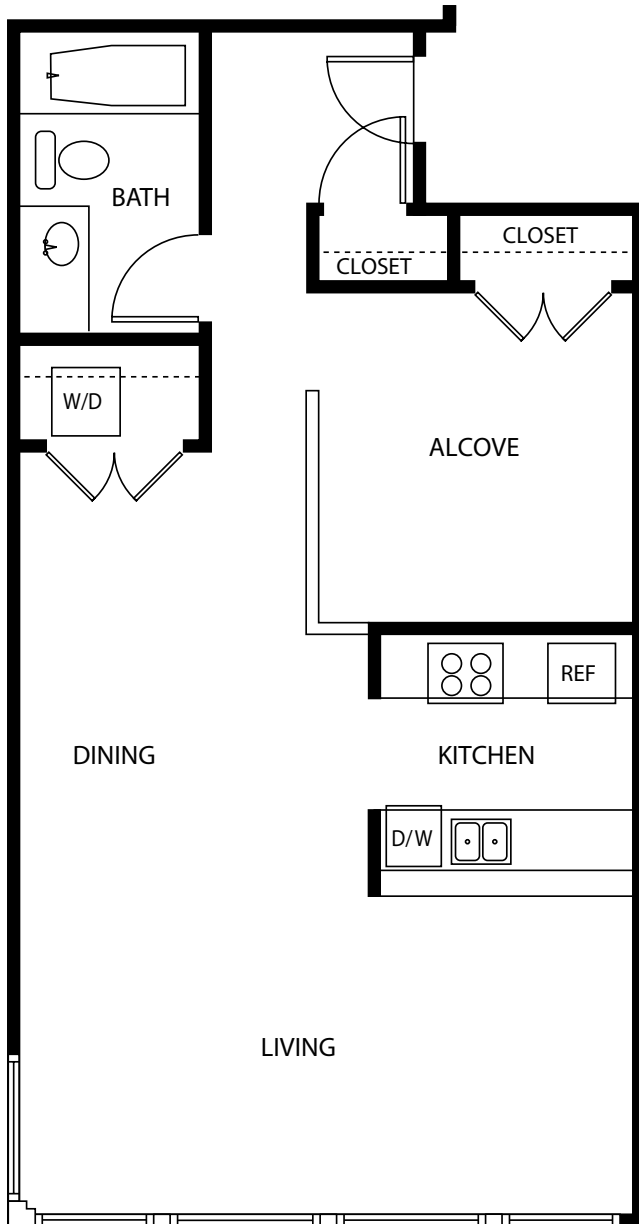

# PENINSULA APARTMENTS

**Plan Series 09**  
Bedroom Alcove, Bath  
740 Square Feet

3120 Colby Avenue  
Everett, WA 98201  
Skotdal Real Estate  
(425) 252-0100  
[peninsulalofts.com](http://peninsulalofts.com)