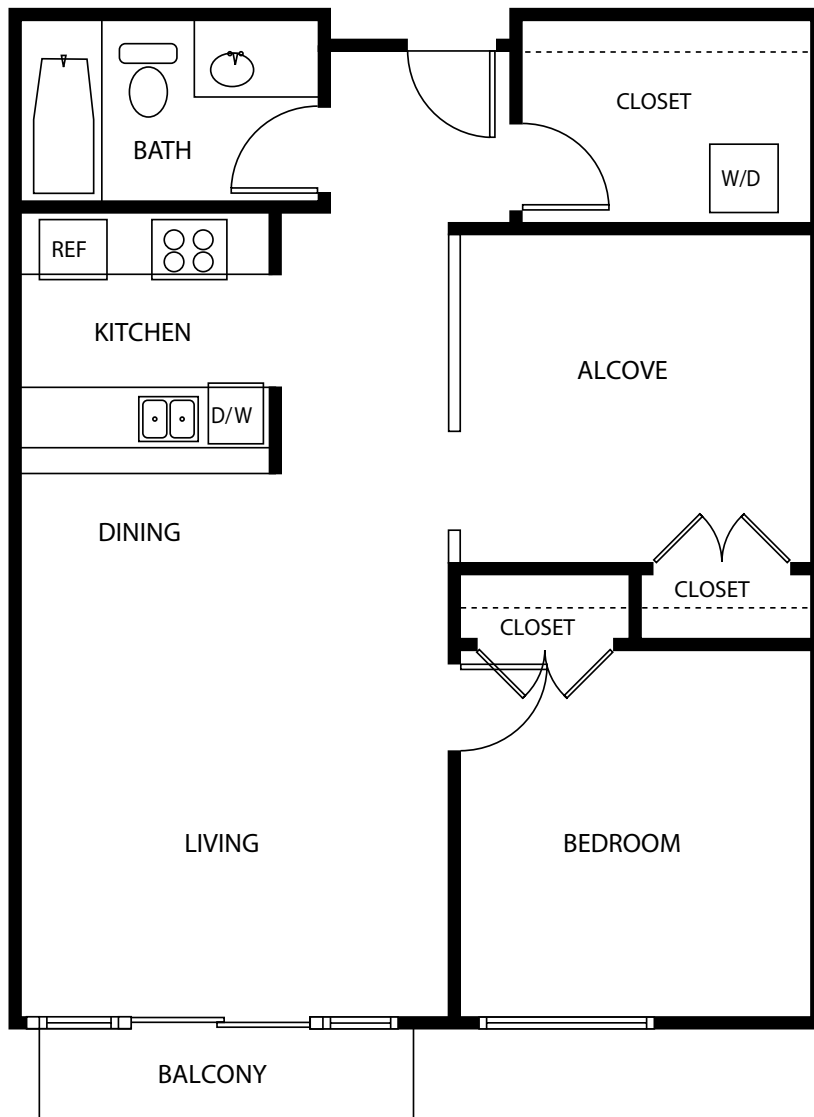

PENINSULA APARTMENTS

Plan Series 08
Bedroom, Alcove, Bath
840 Square Feet

3120 Colby Avenue
Everett, WA 98201
Skotdal Real Estate
(425) 252-0100
peninsulalofts.com

In the interest of continuous product improvement, the developers reserve the right to make modifications to the product design, pricing and specifications without notice. Final floorplans and square footages may vary. 8/20