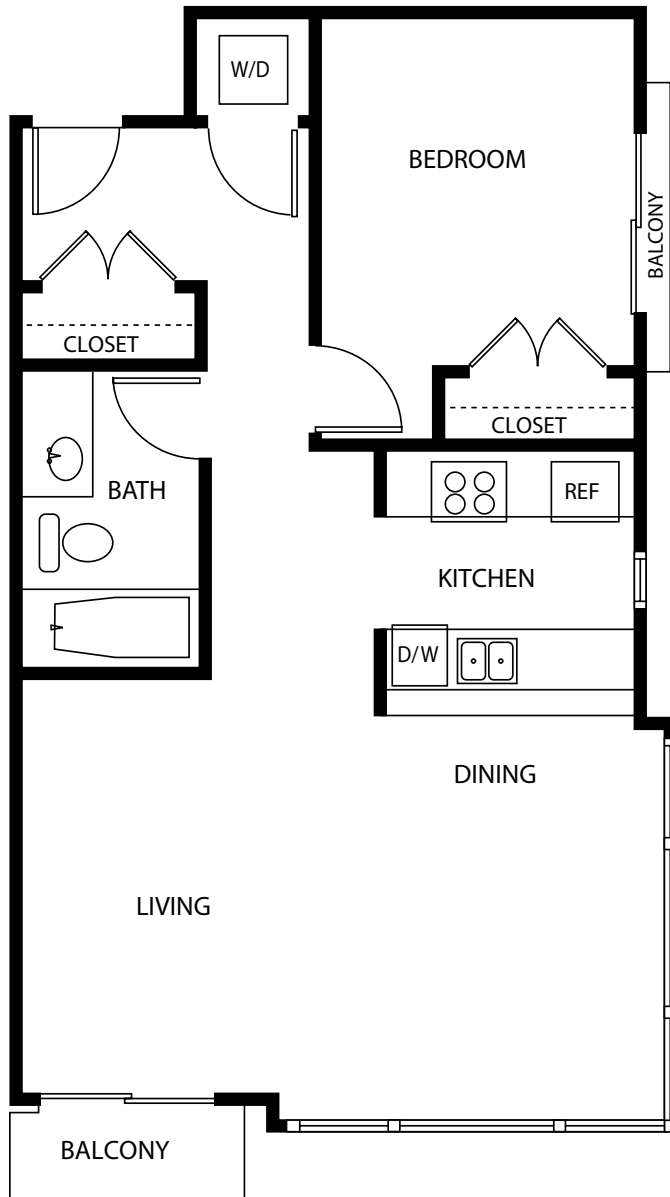

# PENINSULA APARTMENTS

Plan Series 07  
Bedroom, Bath  
710 Square Feet

3120 Colby Avenue  
Everett, WA 98201  
Skotdal Real Estate  
(425) 252-0100  
[peninsulalofts.com](http://peninsulalofts.com)

In the interest of continuous product improvement, the developers reserve the right to make modifications to the product design, pricing and specifications without notice. Final floorplans and square footages may vary. 8/20