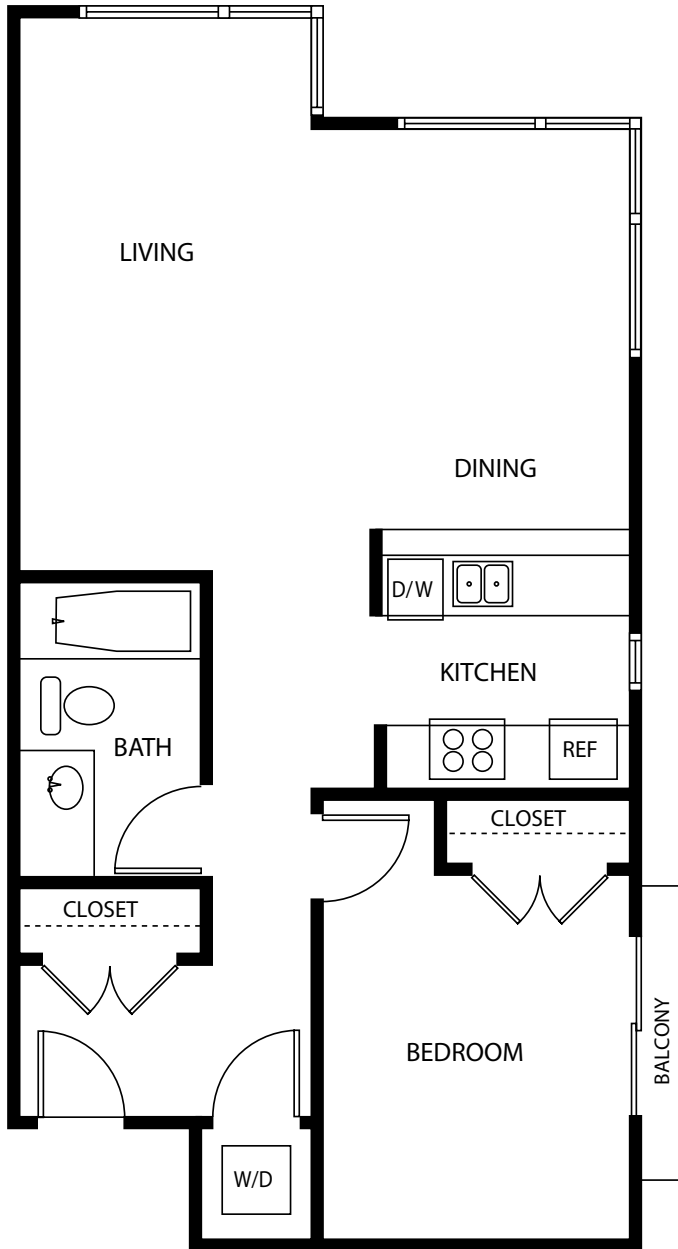

PENINSULA APARTMENTS

Plan Series 06
Bedroom, Bath
750 Square Feet

3120 Colby Avenue
Everett, WA 98201
Skotdal Real Estate
(425) 252-0100
peninsulalofts.com

In the interest of continuous product improvement, the developers reserve the right to make modifications to the product design, pricing and specifications without notice. Final floorplans and square footages may vary. 8/20