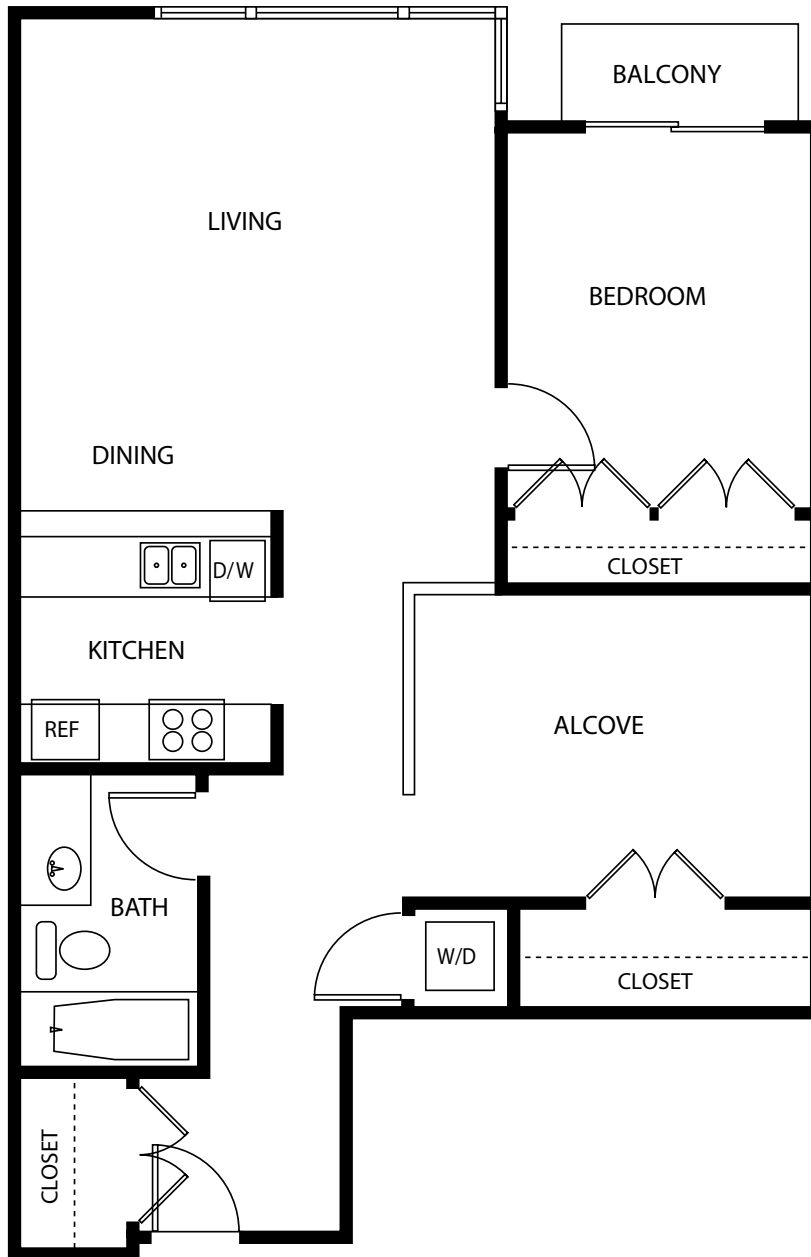

PENINSULA APARTMENTS

Plan Series 05
Bedroom, Alcove, Bath
900 Square Feet

3120 Colby Avenue
Everett, WA 98201
Skotdal Real Estate
(425) 252-0100
peninsulalofts.com

In the interest of continuous product improvement, the developers reserve the right to make modifications to the product design, pricing and specifications without notice. Final floorplans and square footages may vary. 8/20