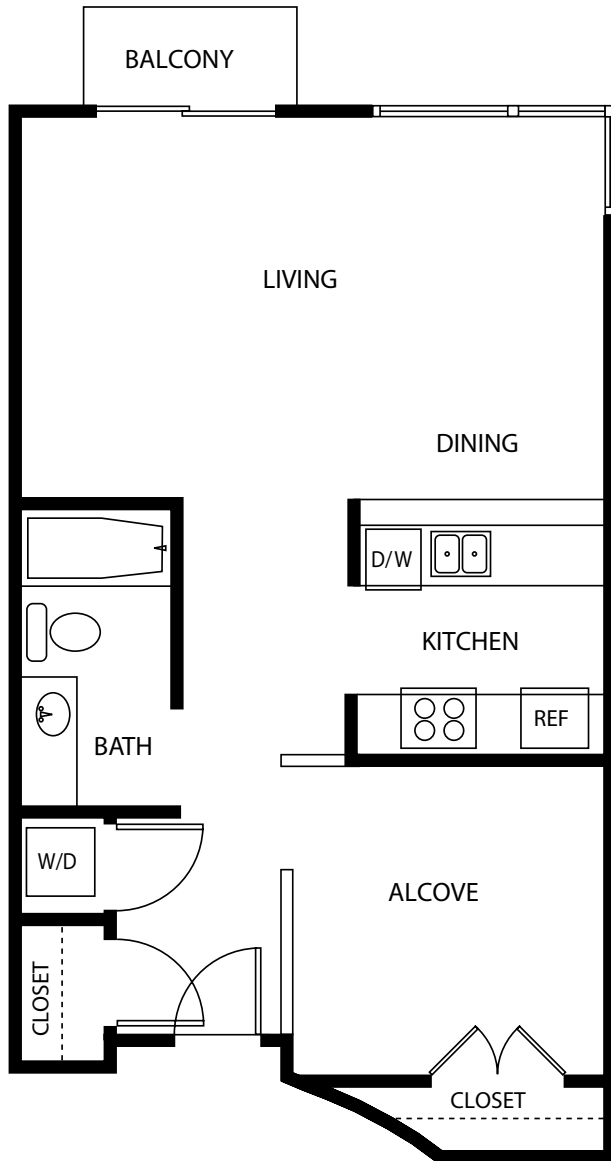

PENINSULA APARTMENTS

Plan Series 04
Bedroom Alcove, Bath
650 Square Feet

3120 Colby Avenue
Everett, WA 98201
Skotdal Real Estate
(425) 252-0100
peninsulalofts.com

In the interest of continuous product improvement, the developers reserve the right to make modifications to the product design, pricing and specifications without notice. Final floorplans and square footages may vary. 8/20