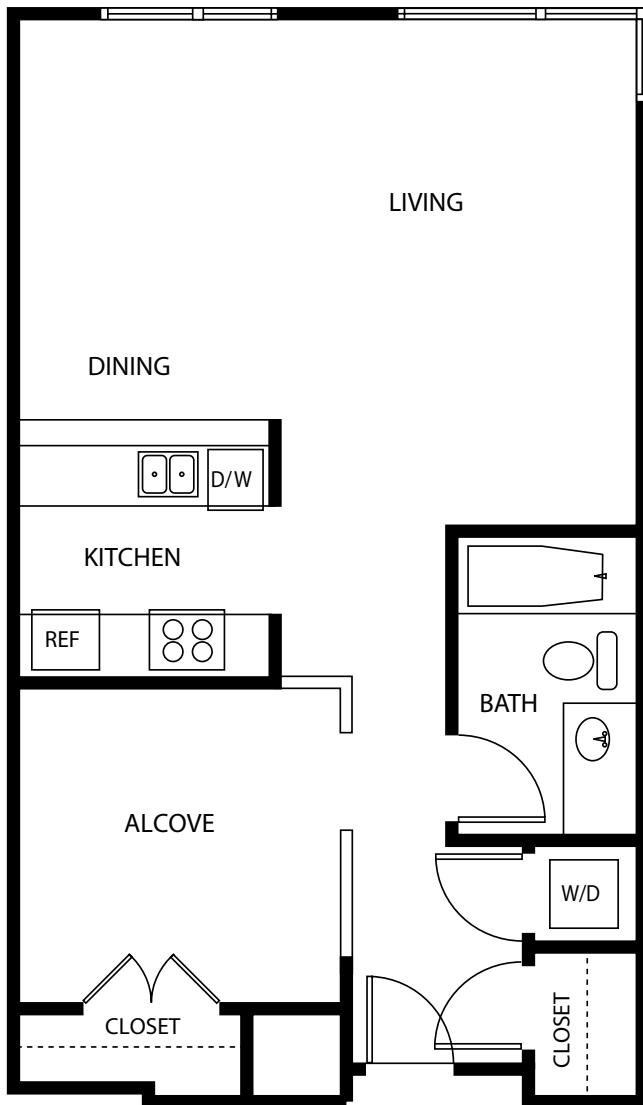

PENINSULA APARTMENTS

Plan Series 03
Bedroom Alcove, Bath
680 Square Feet

3120 Colby Avenue
Everett, WA 98201
Skotdal Real Estate
(425) 252-0100
peninsulalofts.com

In the interest of continuous product improvement, the developers reserve the right to make modifications to the product design, pricing and specifications without notice. Final floorplans and square footages may vary. 8/20