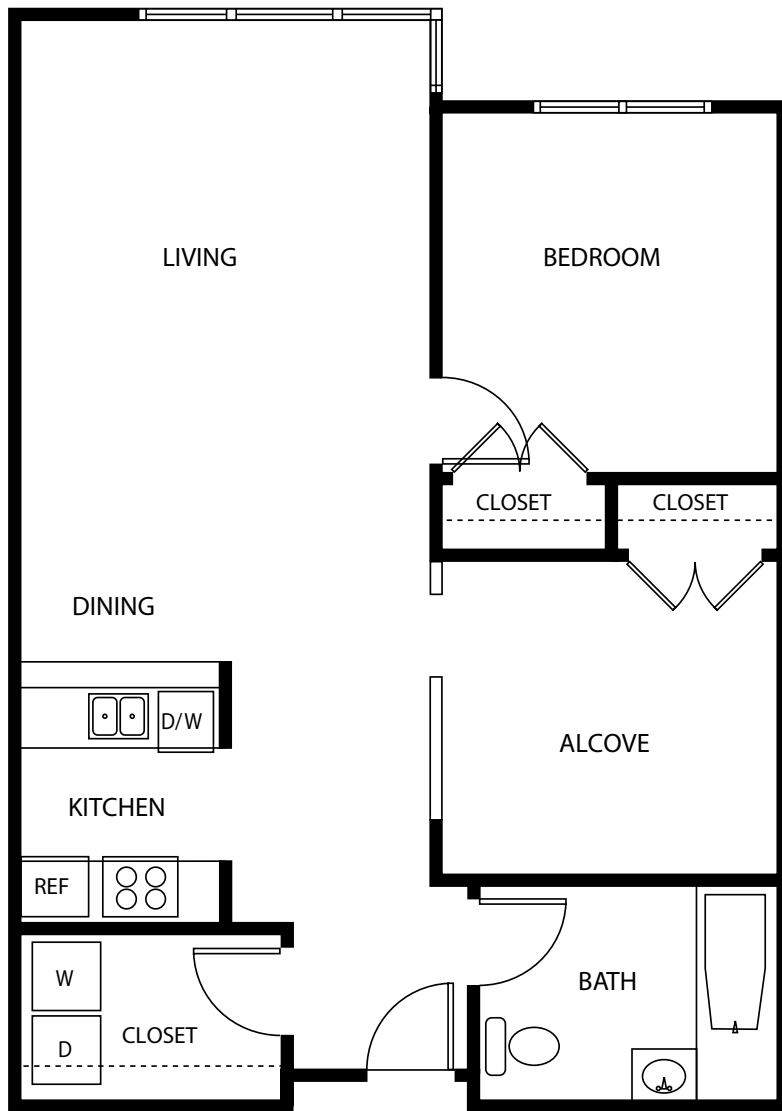

# PENINSULA APARTMENTS

\* Accessible Units

**Plan Series 02**  
Bedroom, Alcove, Bath  
900 Square Feet

3120 Colby Avenue  
Everett, WA 98201  
Skotdal Real Estate  
(425) 252-0100  
[peninsulalofts.com](http://peninsulalofts.com)