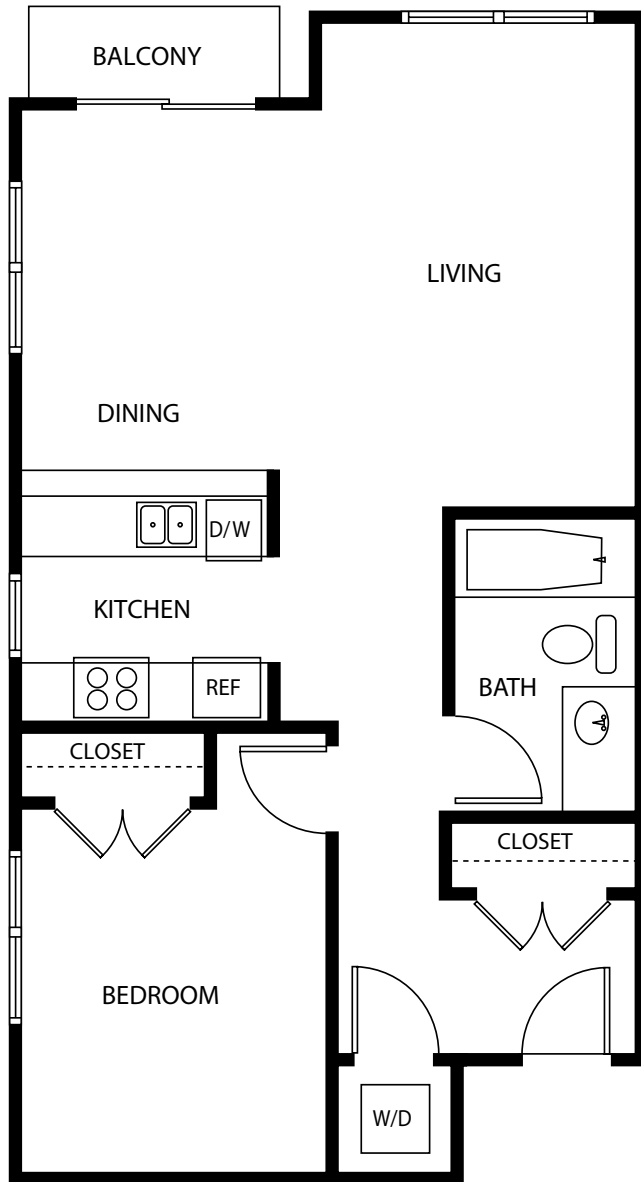

# PENINSULA APARTMENTS

**Plan Series 01**  
Bedroom, Bath  
710 Square Feet

3120 Colby Avenue  
Everett, WA 98201  
Skotdal Real Estate  
(425) 252-0100  
[peninsulalofts.com](http://peninsulalofts.com)